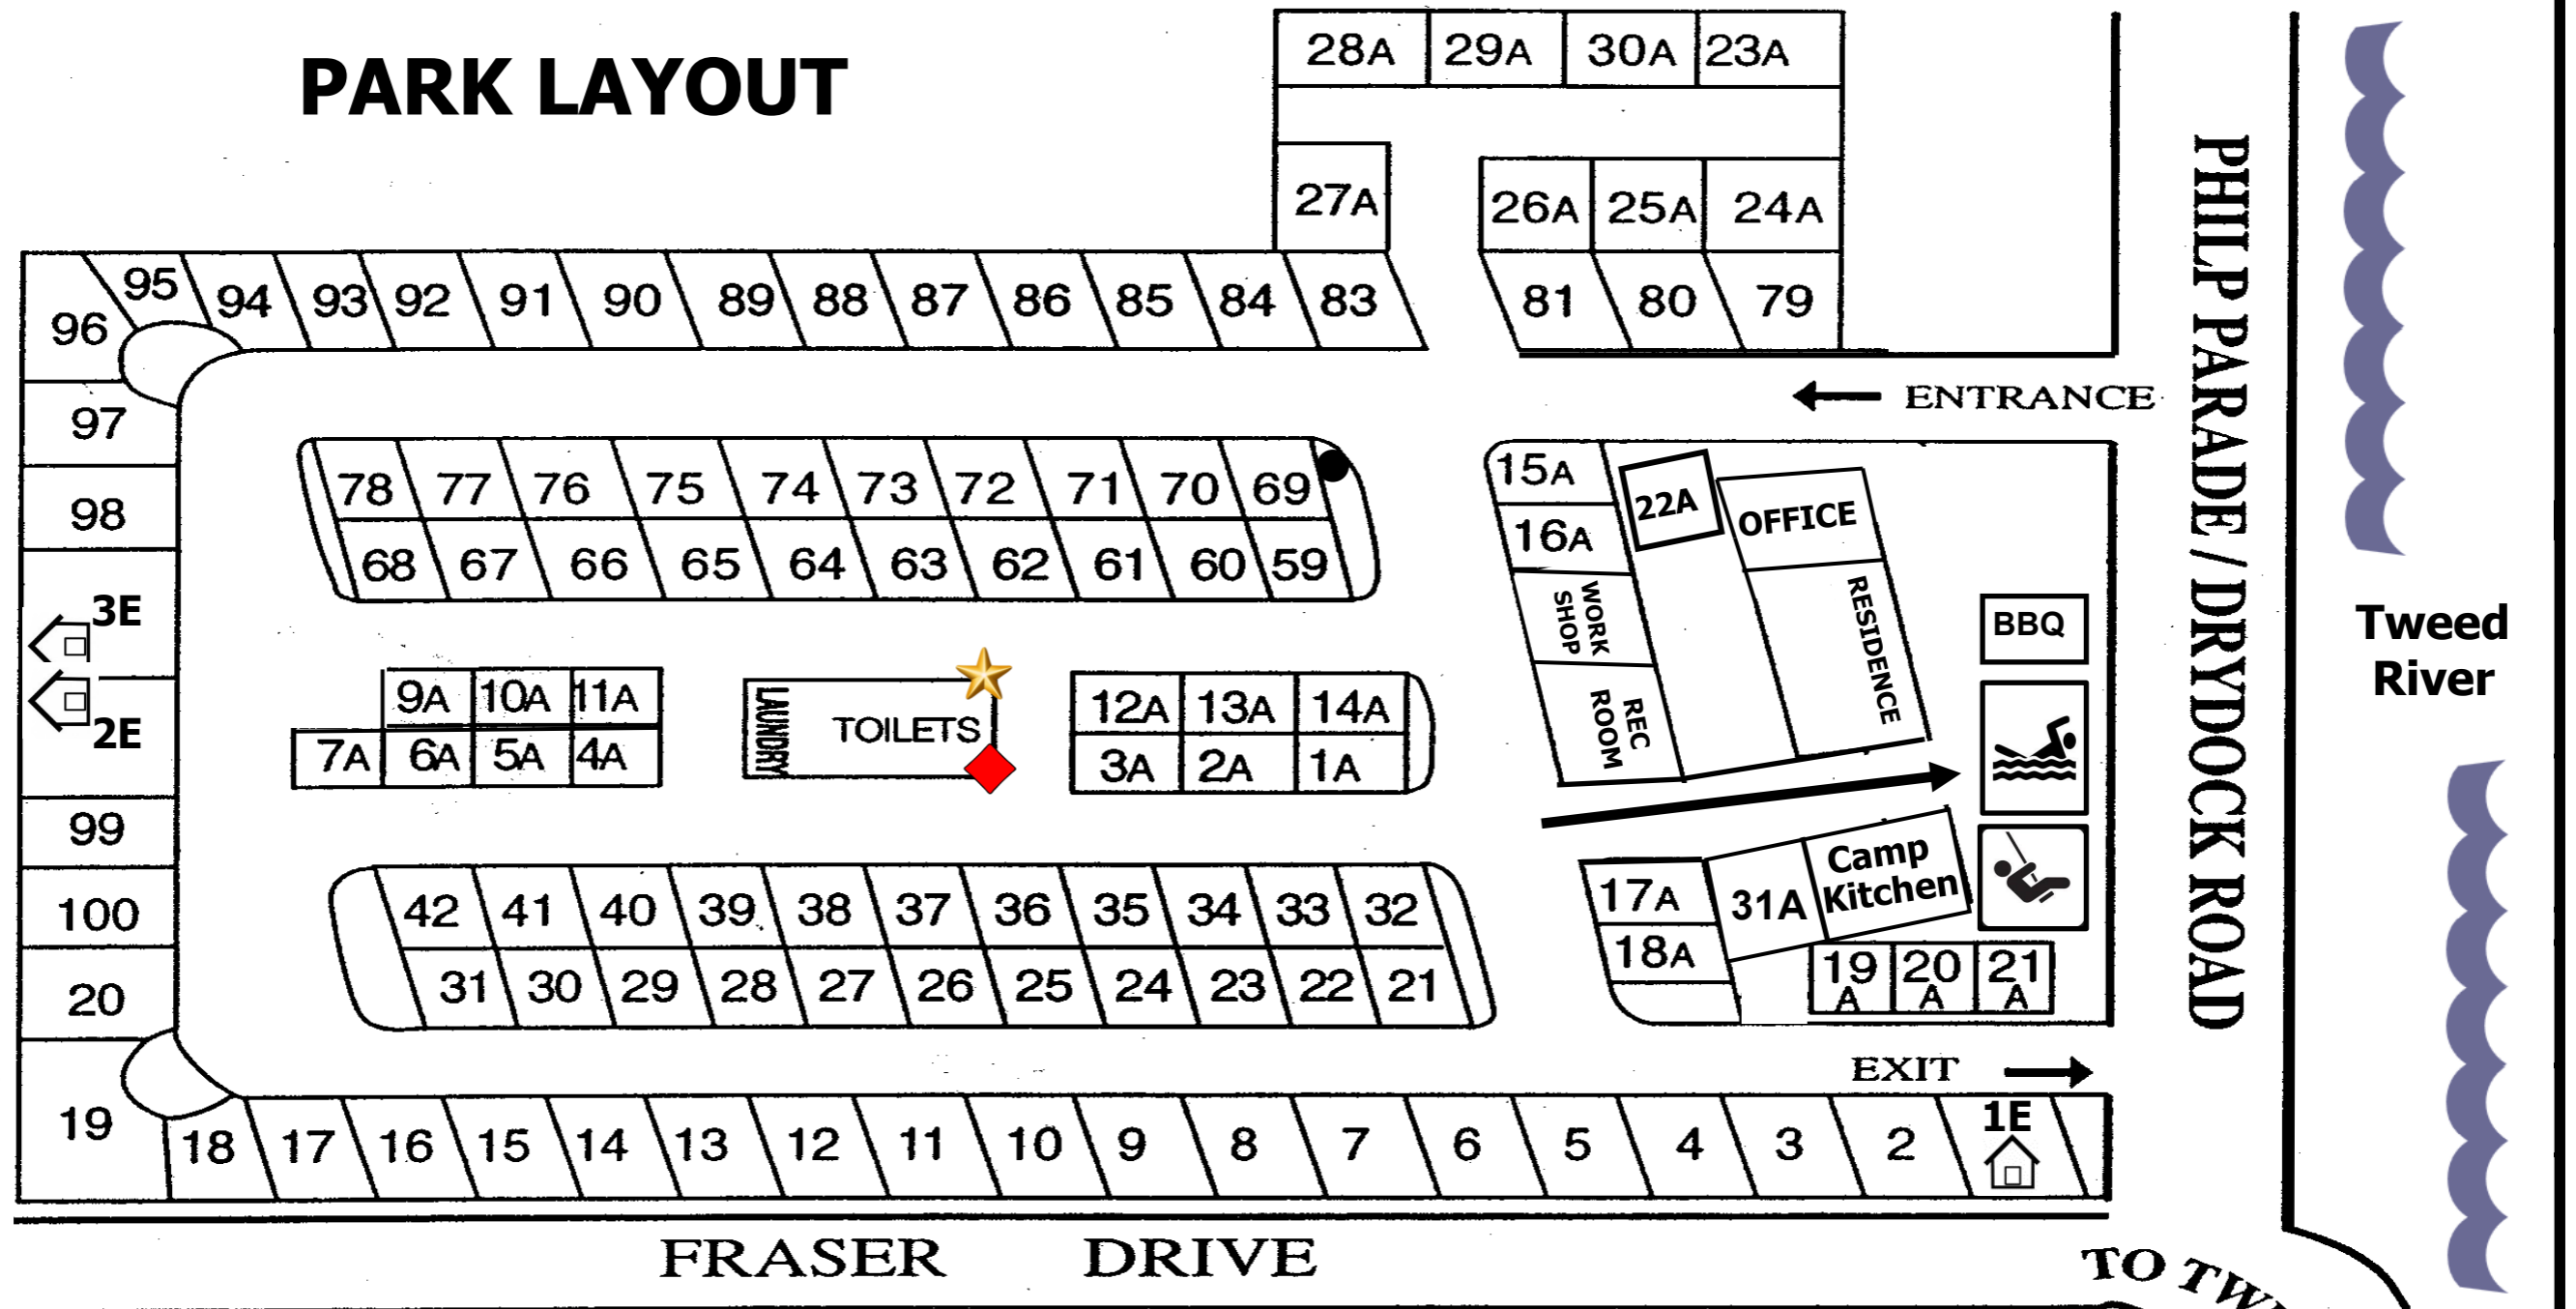

# COLONIAL TWEED

### PARK LAYOUT

**NO PARKING ON THE ROADS IN THE PARK AT ANY TIME!**

**Sites:** You must fit everything on your site.

**Cabins/Chalet:** One parking space is provided only next to your accommodation. Additional cars/boats must park on the road.

- ENTRY TO CAMP KITCHEN & POOL
- 🏠 ENSUITE SITE
- ★ DISABILITY BATHROOM
- ♦ FAMILY BATHROOM
- DUMP POINT

TO TWEED HEADS ↓